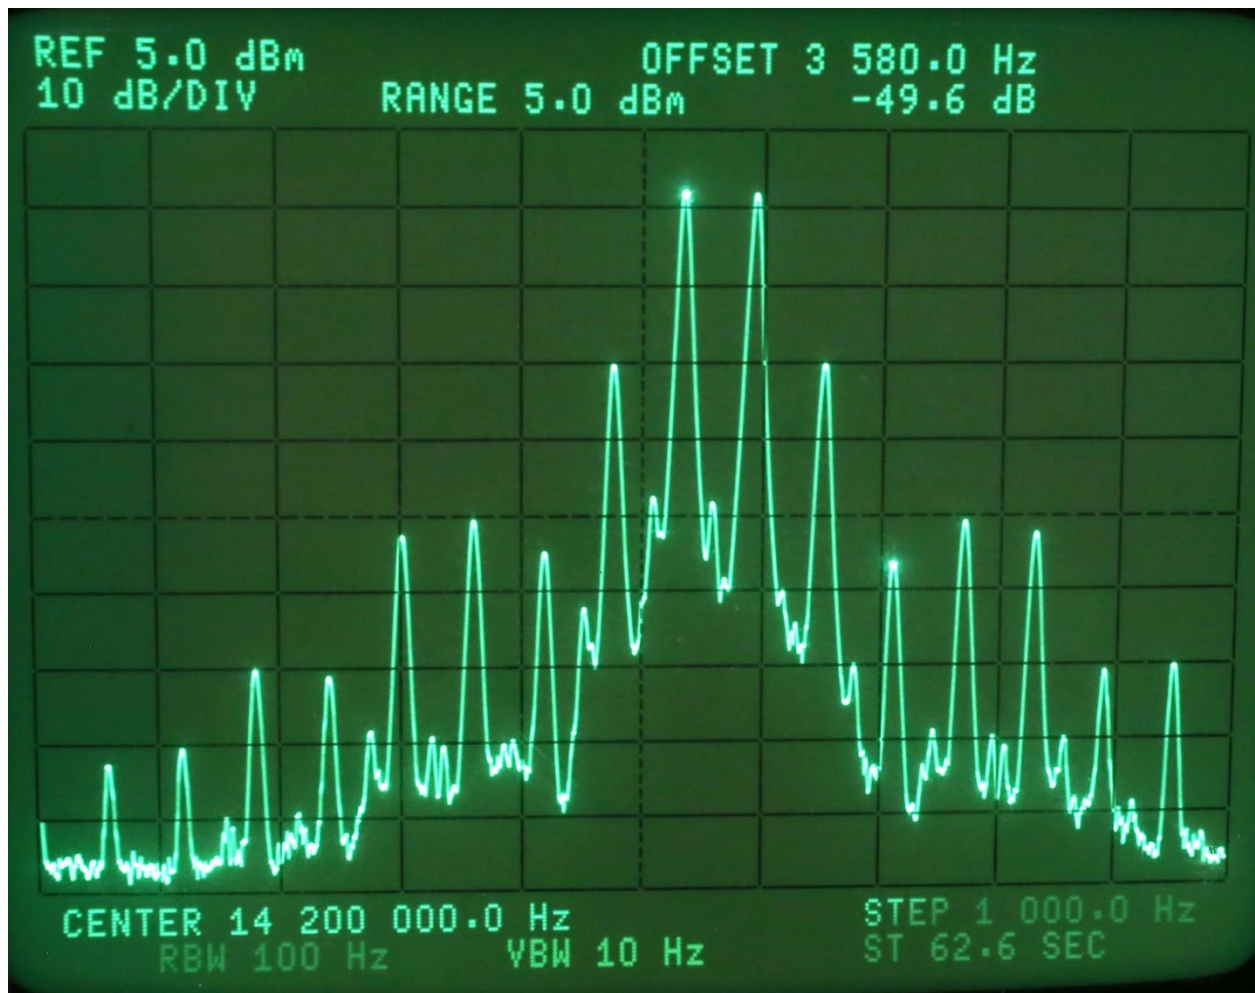

Icom IC-7851 transmit IMD, 20 meters, three power levels

200 watts, 3rd order -22.3 dBc

200 watts, 5th order, -49.6 dBc

100 watts, 3rd order, -29.8 dBc

100 watts, 5th order, -40.3 dBc

50 watts, 3rd order, -33.4 dBc

50 watts, 5th order, -51.7 dBc