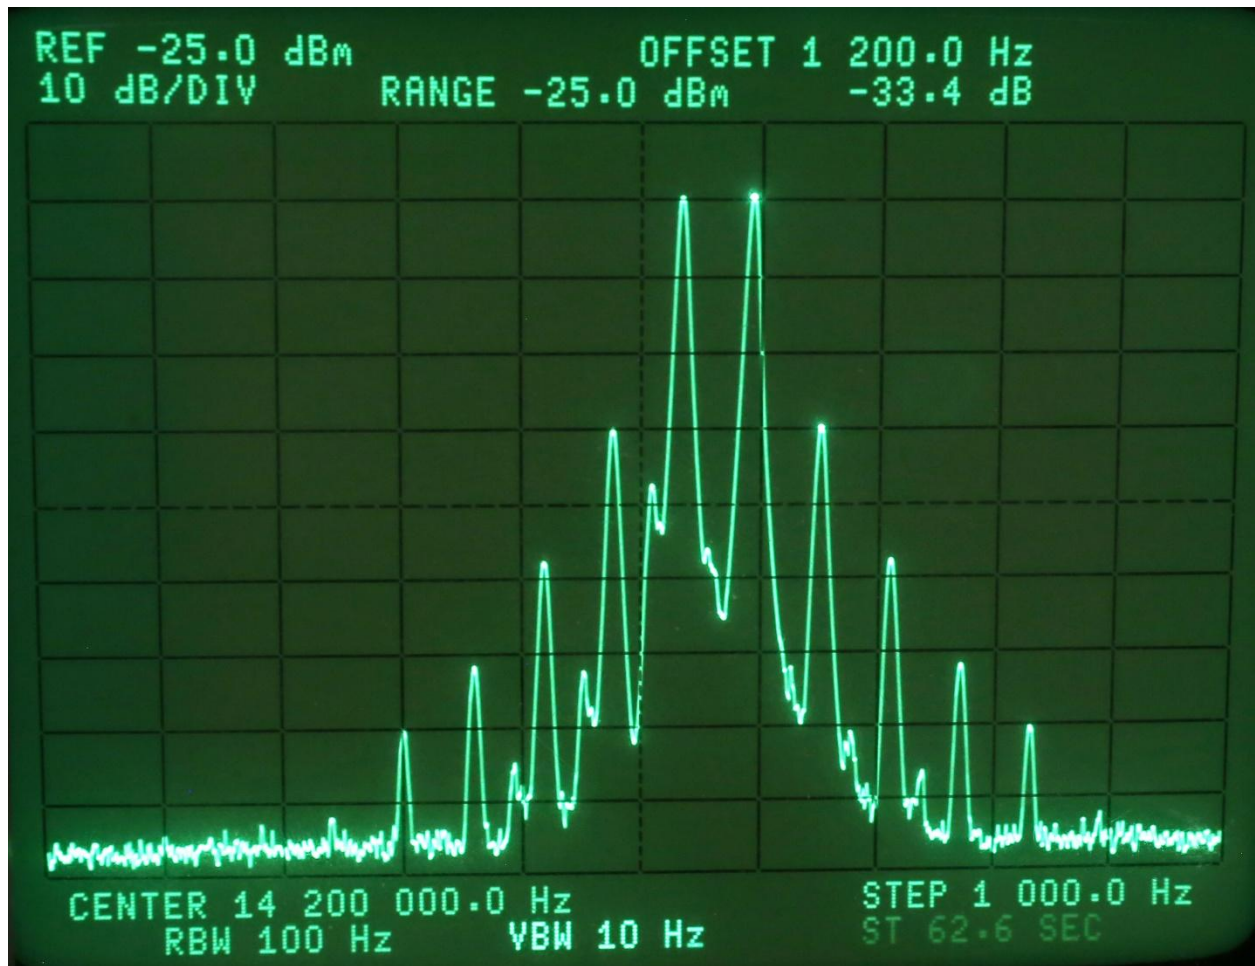

Icom IC-7851 transmit IMD, 20 meters, three power levels

200 watts, 3rd order -22.3 dBc

200 watts, 5th order, -49.6 dBc

100 watts, 3rd order, -29.8 dBc

100 watts, 5th order, -40.3 dBc

50 watts, 3rd order, -33.4 dBc

50 watts, 5th order, -51.7 dBc