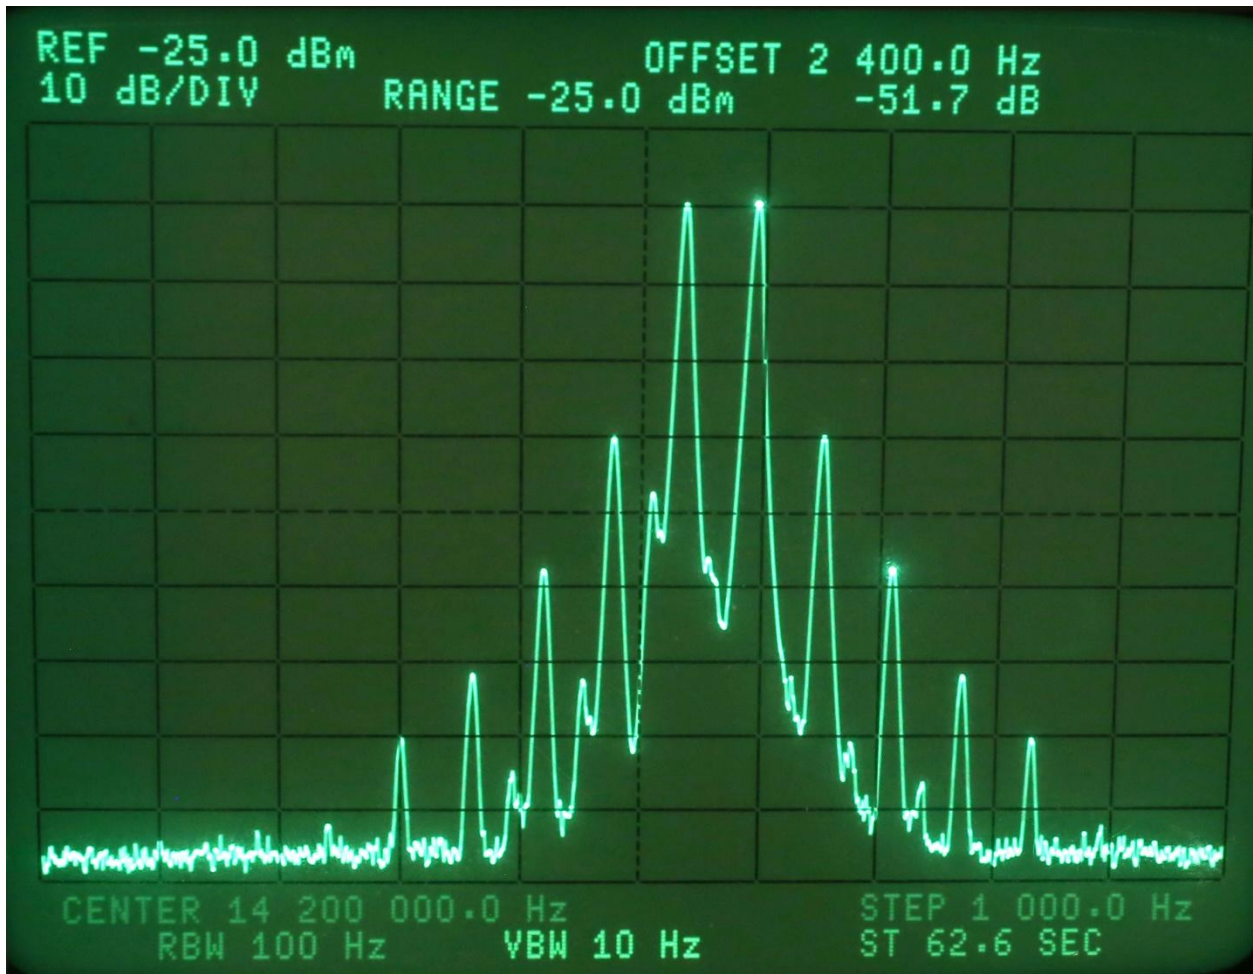

Icom IC-7851 transmit IMD, 20 meters, three power levels

200 watts, 3rd order -22.3 dBc

200 watts, 5th order, -49.6 dBc

100 watts, 3rd order, -29.8 dBc

100 watts, 5th order, -40.3 dBc

50 watts, 3rd order, -33.4 dBc

50 watts, 5th order, -51.7 dBc