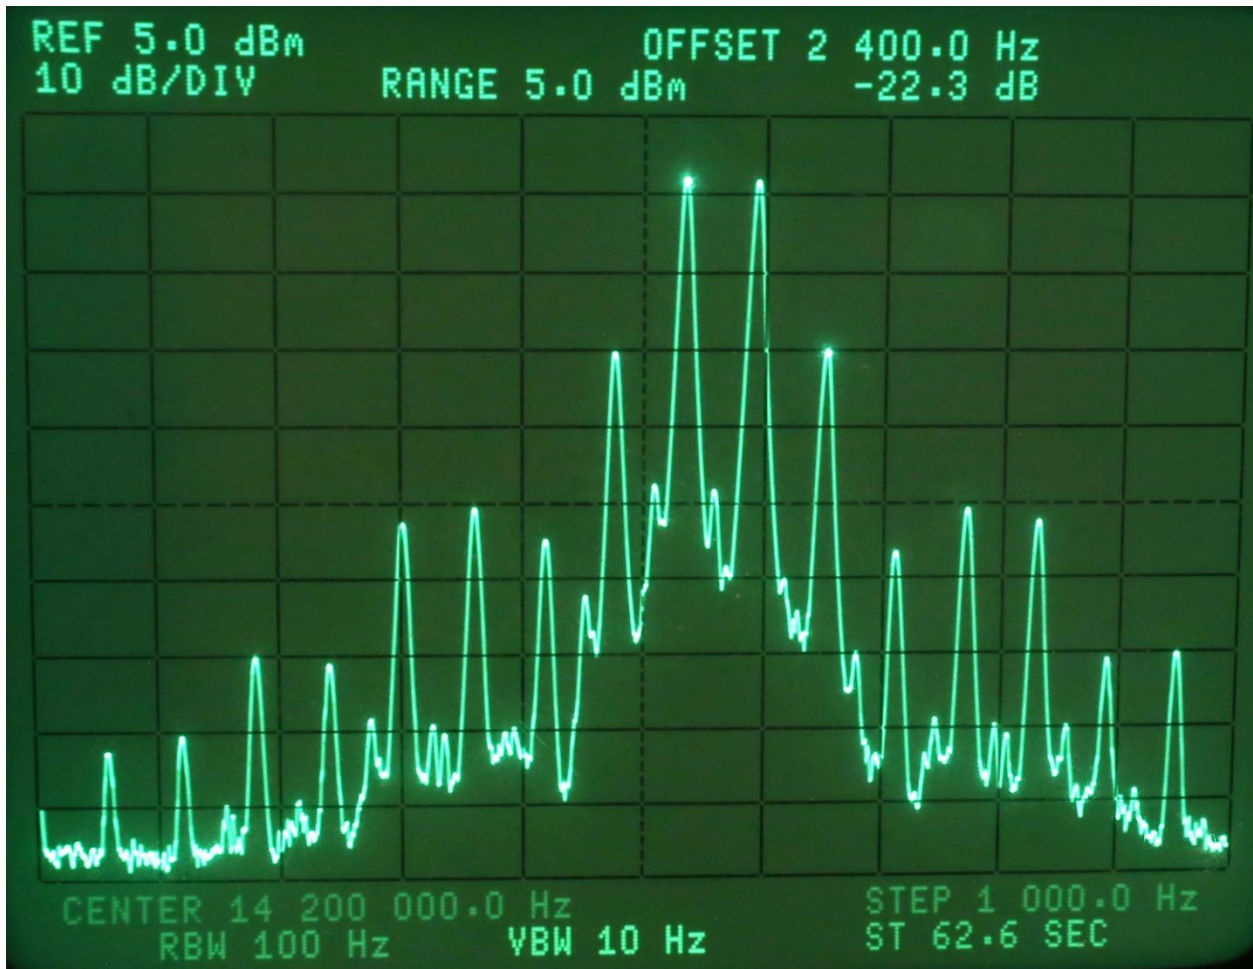

Icom IC-7851 transmit IMD, 20 meters, three power levels

200 watts, 3rd order -22.3 dBc

200 watts, 5th order, -49.6 dBc

100 watts, 3rd order, -29.8 dBc

100 watts, 5th order, -40.3 dBc

50 watts, 3rd order, -33.4 dBc

50 watts, 5th order, -51.7 dBc