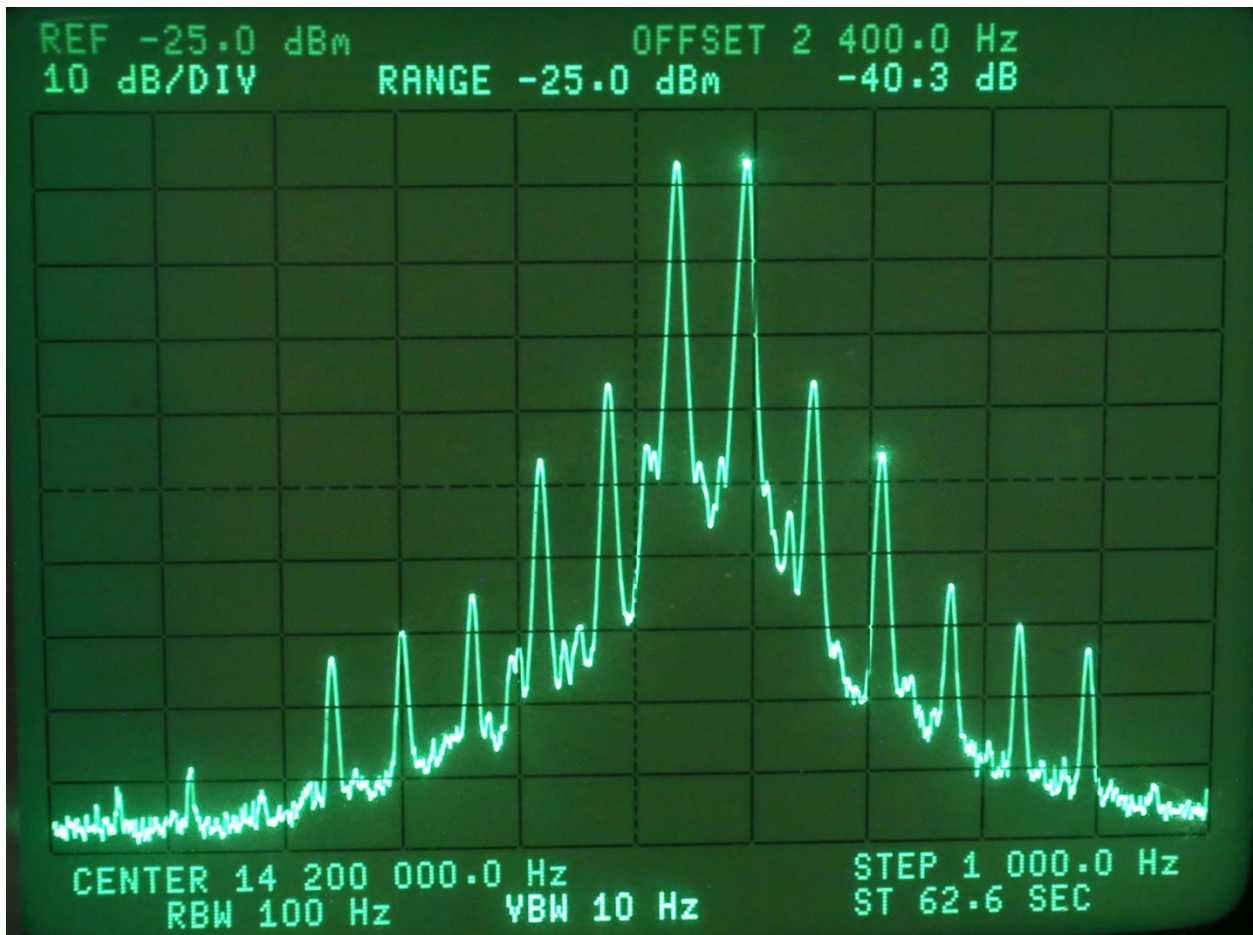

Icom IC-7851 transmit IMD, 20 meters, three power levels

200 watts, 3rd order -22.3 dBc

200 watts, 5th order, -49.6 dBc

100 watts, 3rd order, -29.8 dBc

100 watts, 5th order, -40.3 dBc

50 watts, 3rd order, -33.4 dBc

50 watts, 5th order, -51.7 dBc