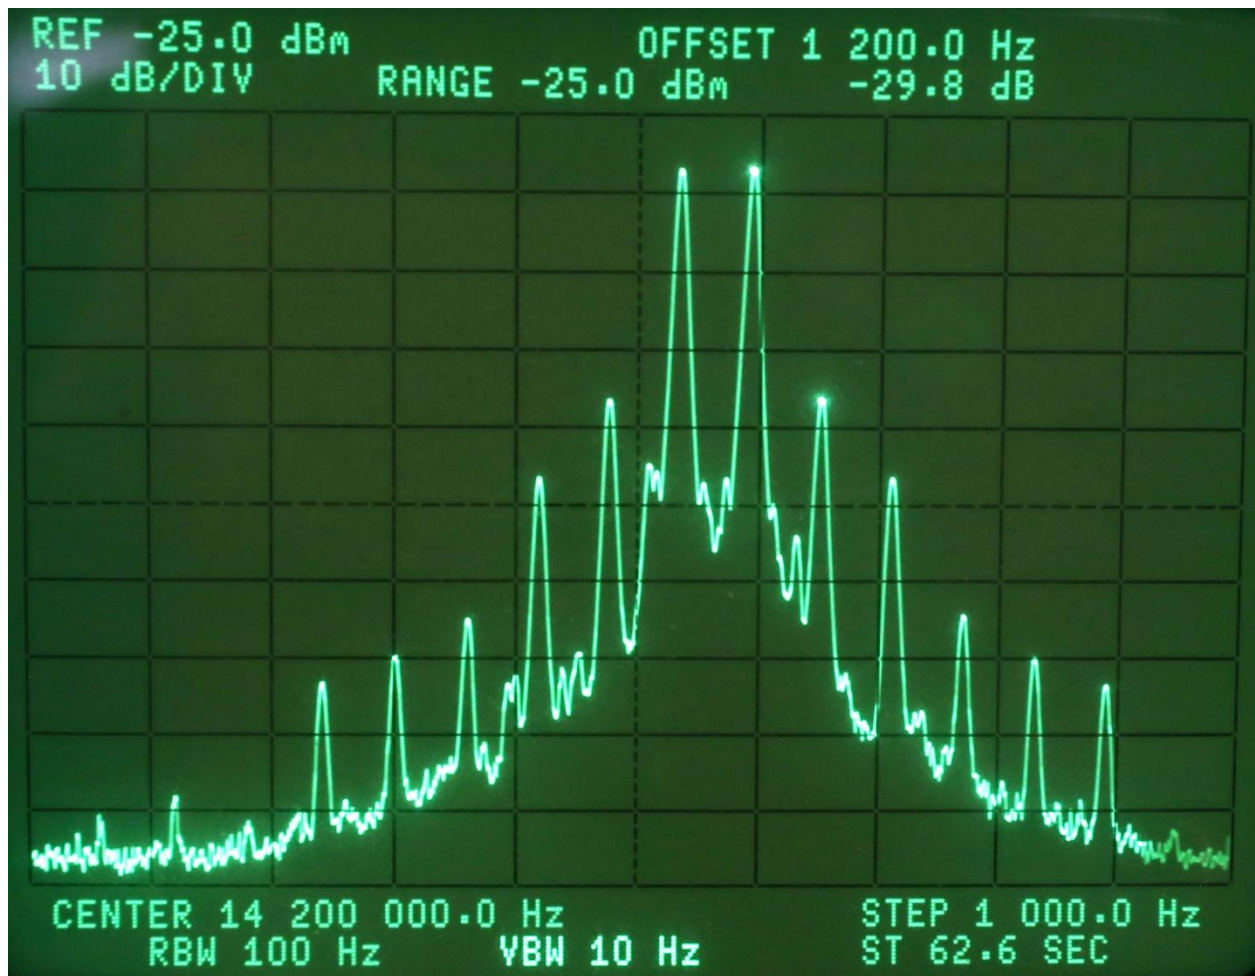

Icom IC-7851 transmit IMD, 20 meters, three power levels

200 watts, 3rd order -22.3 dBc

200 watts, 5th order, -49.6 dBc

100 watts, 3rd order, -29.8 dBc

100 watts, 5th order, -40.3 dBc

50 watts, 3rd order, -33.4 dBc

50 watts, 5th order, -51.7 dBc