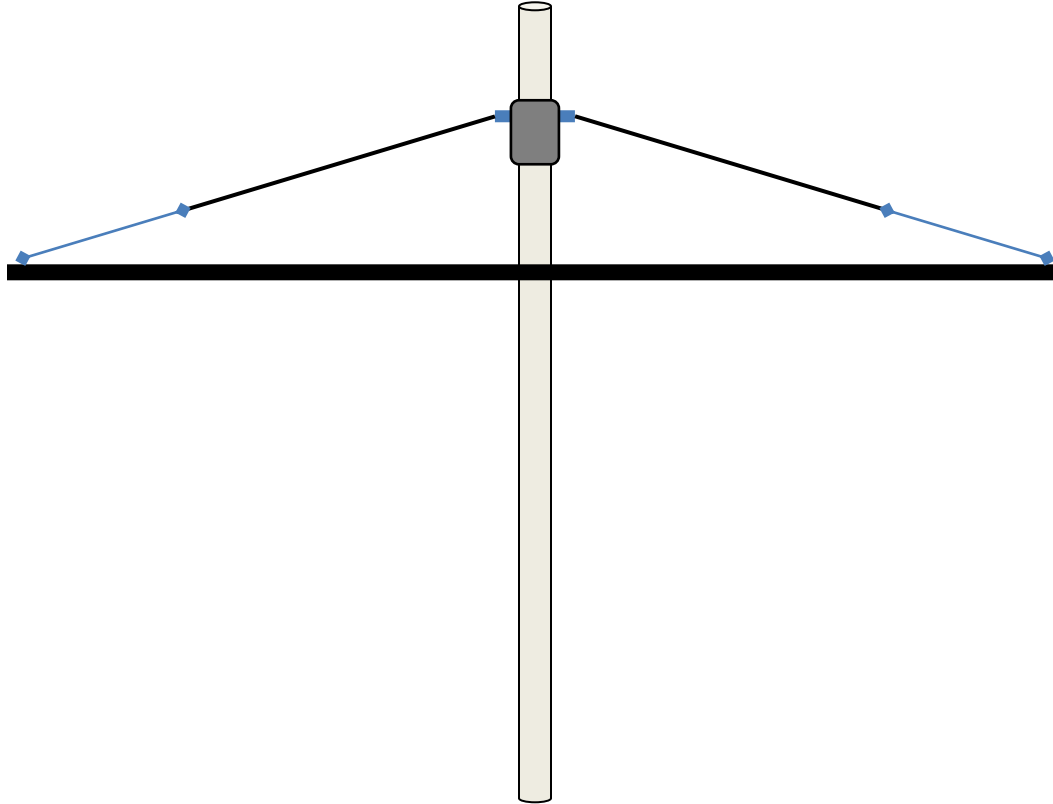

15m Driven Element

The 15m driven element does not use a feedline.
It's two halves connect directly to the side lugs of the balun.