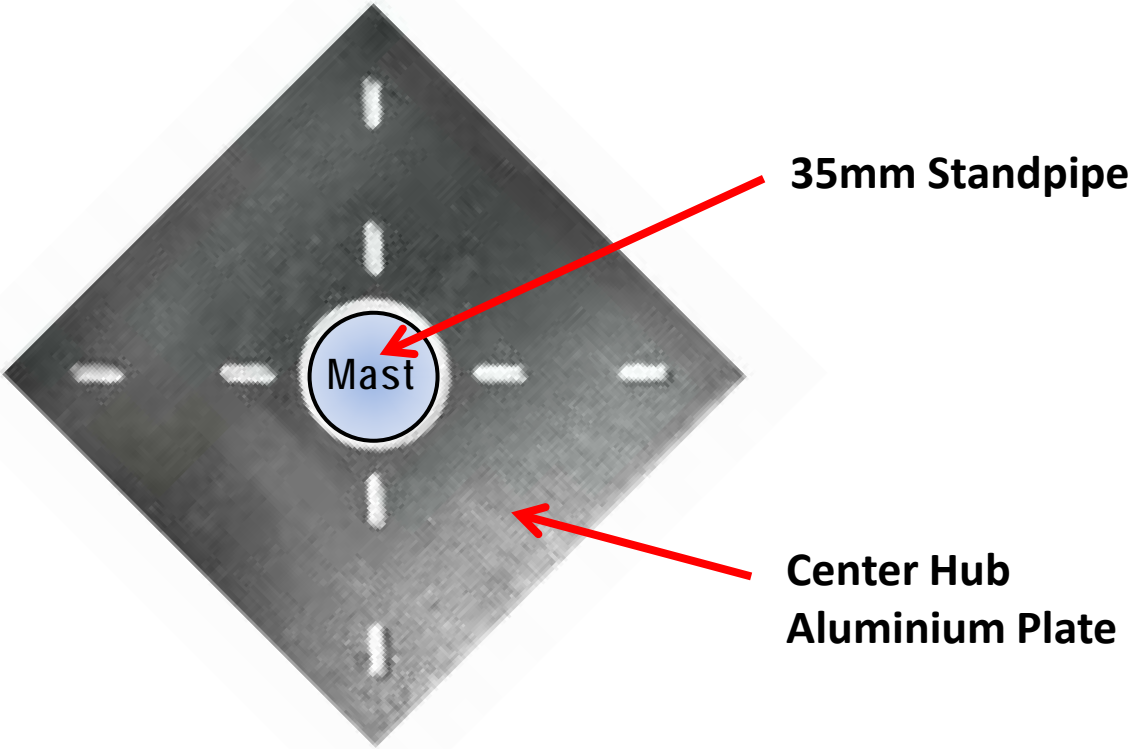

Spacing to First Element With 45mm Standpipe

(Note: 100mm = 10cm)

Spacing to First Element With 35mm Standpipe

(Note: 100mm = 10cm)