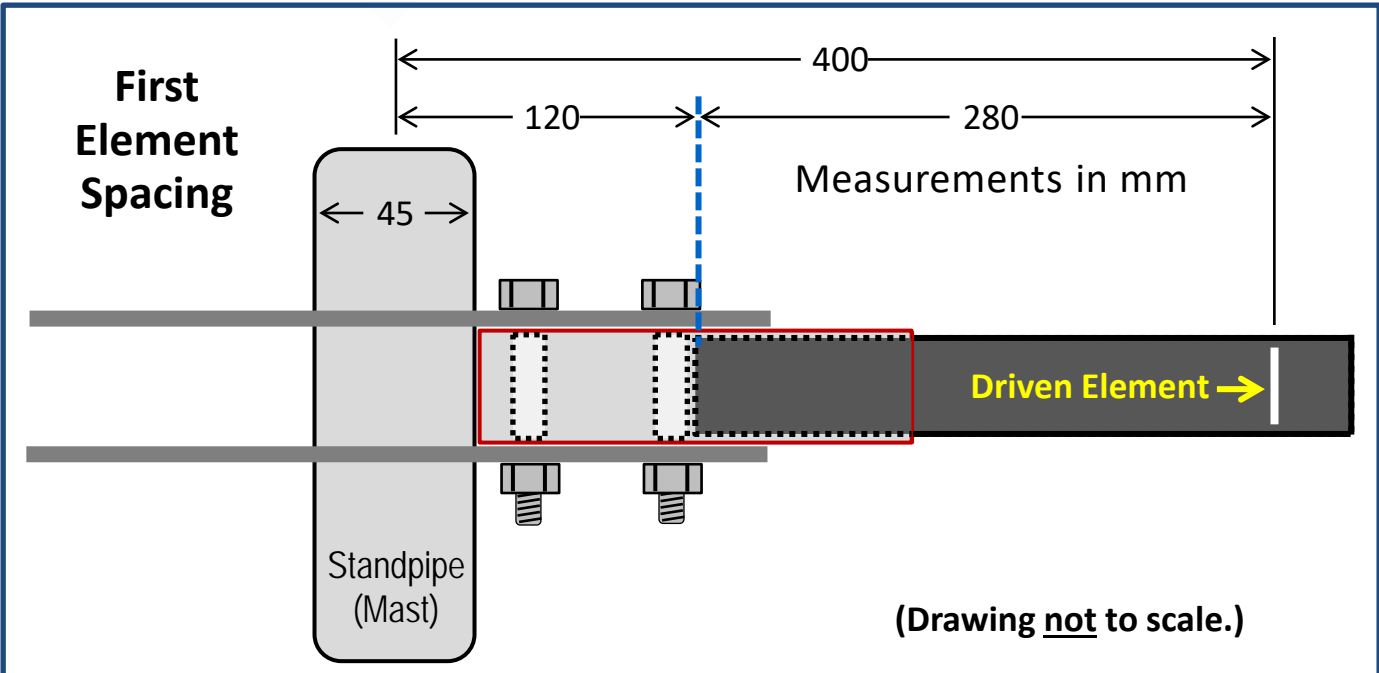

Spacing to First Element With 45mm Standpipe

(Note: 100mm = 10cm)

Spacing to First Element With 35mm Standpipe

(Note: 100mm = 10cm)