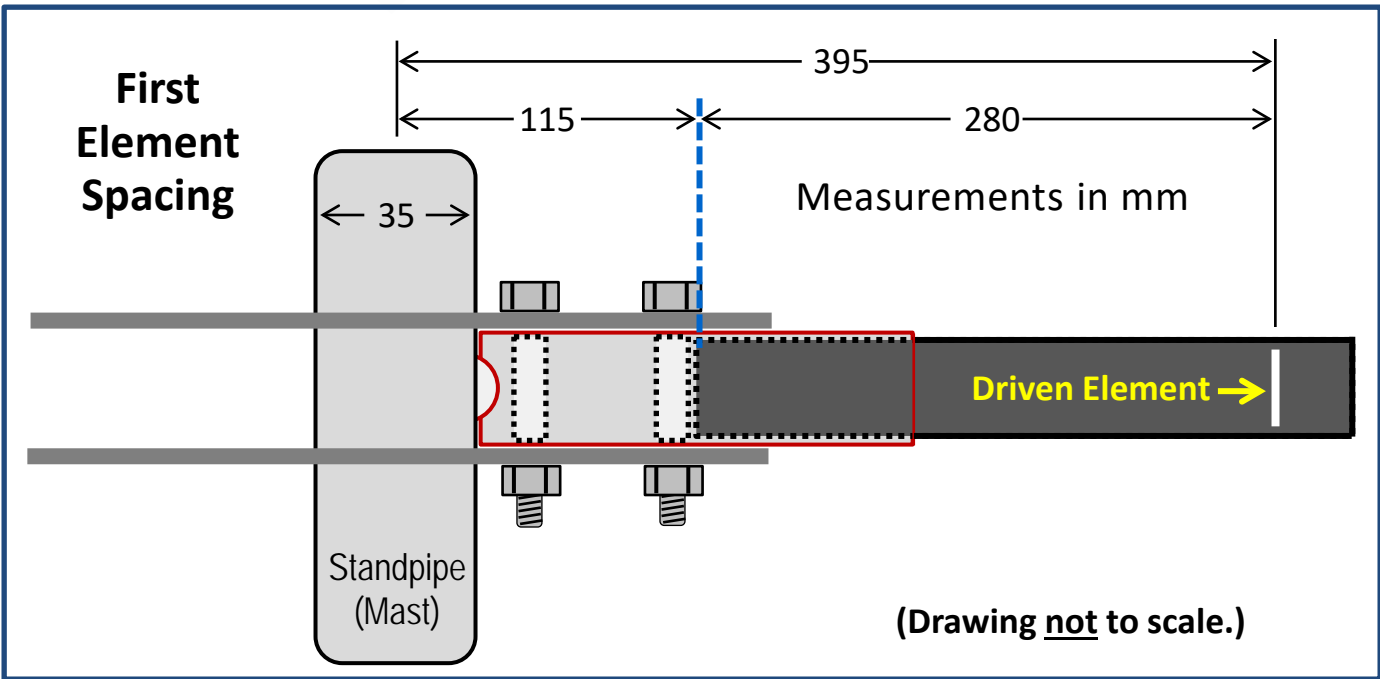

Spacing to First Element With 45mm Standpipe

(Note: 100mm = 10cm)

Spacing to First Element With 35mm Standpipe

(Note: 100mm = 10cm)