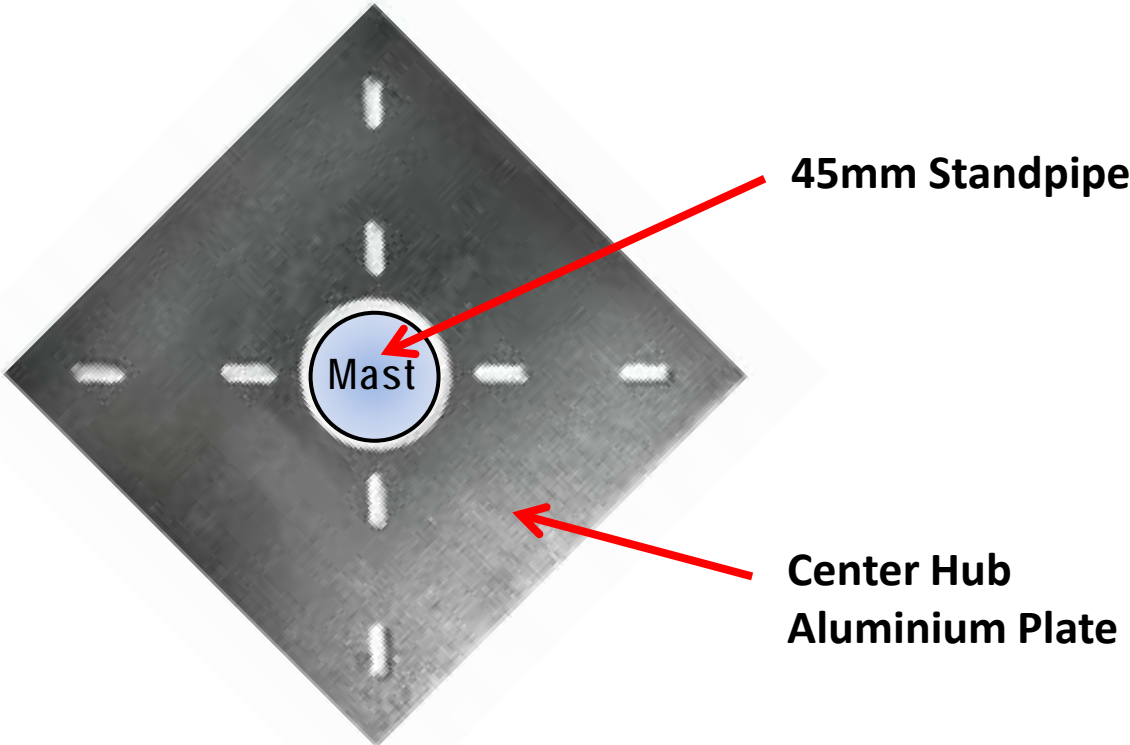

Spacing to First Element With 45mm Standpipe

(Note: 100mm = 10cm)

Spacing to First Element With 35mm Standpipe

(Note: 100mm = 10cm)