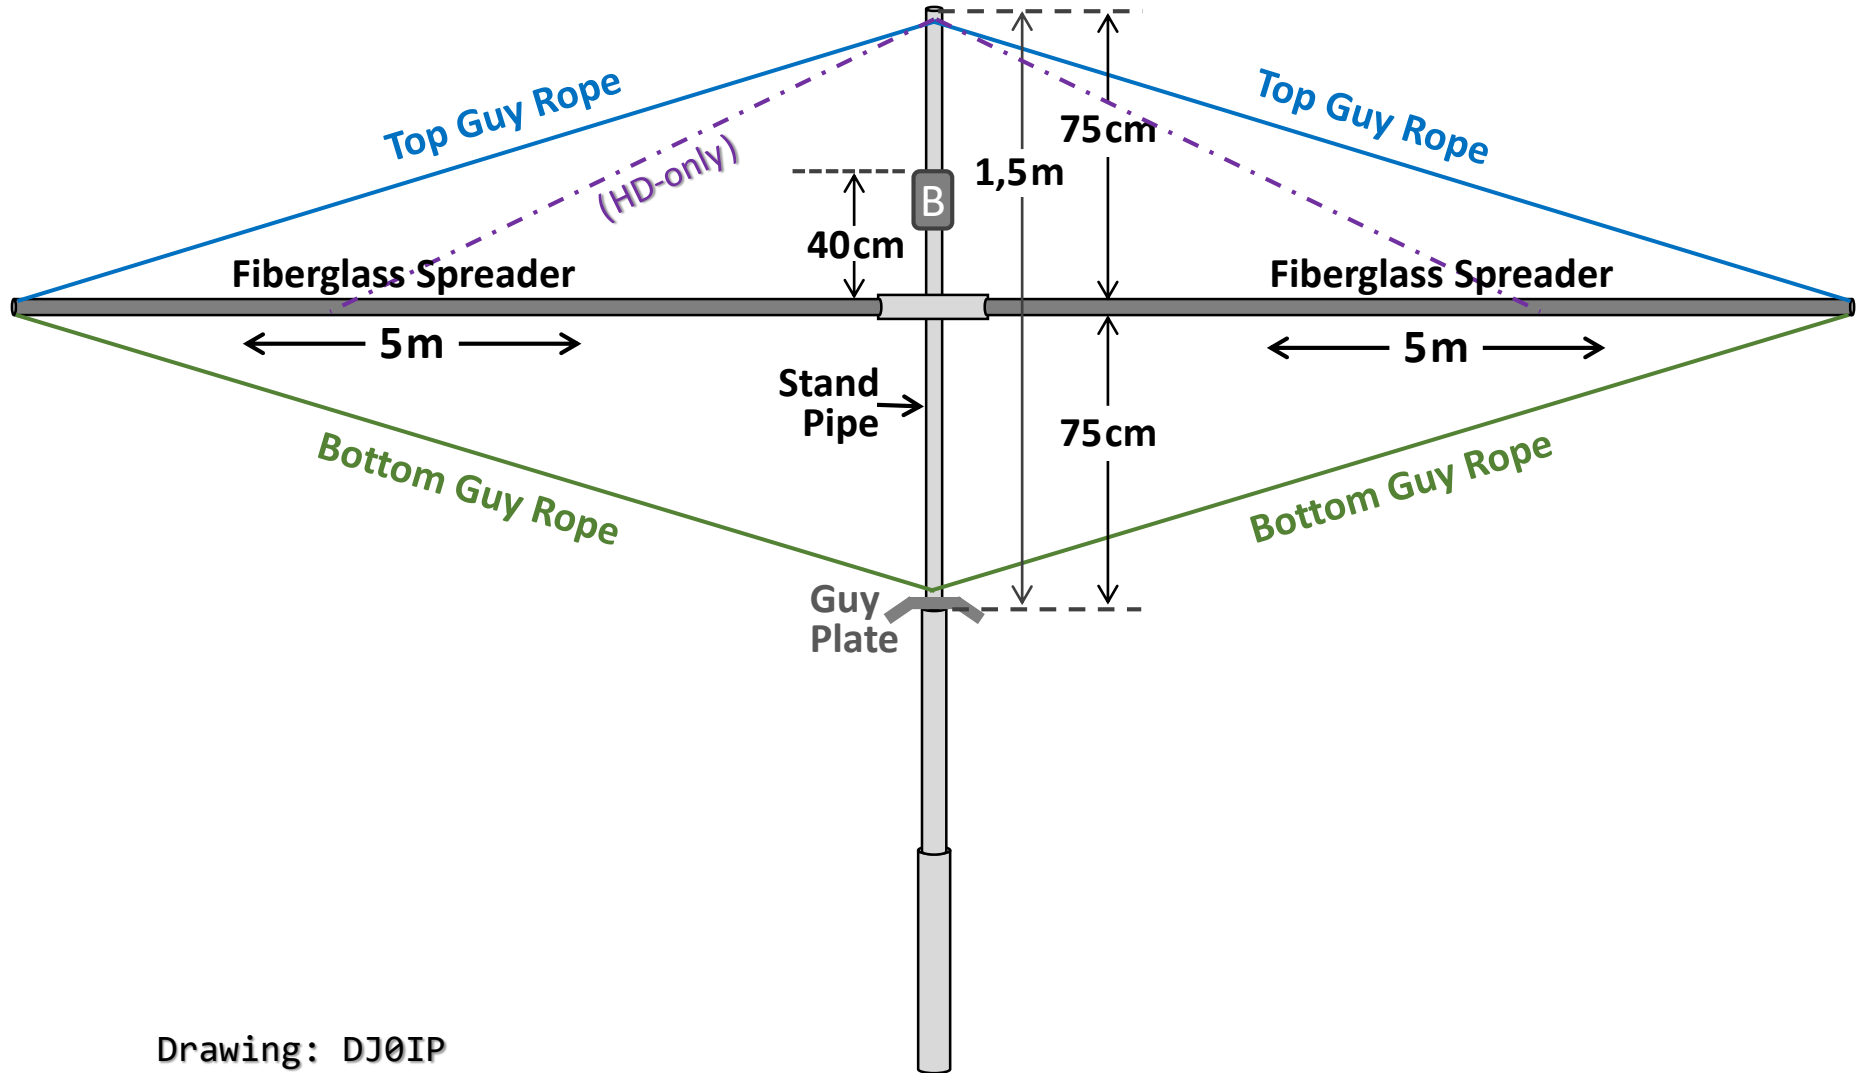

Spiderbeam Guy Rope Placement

Drawing: DJ0IP